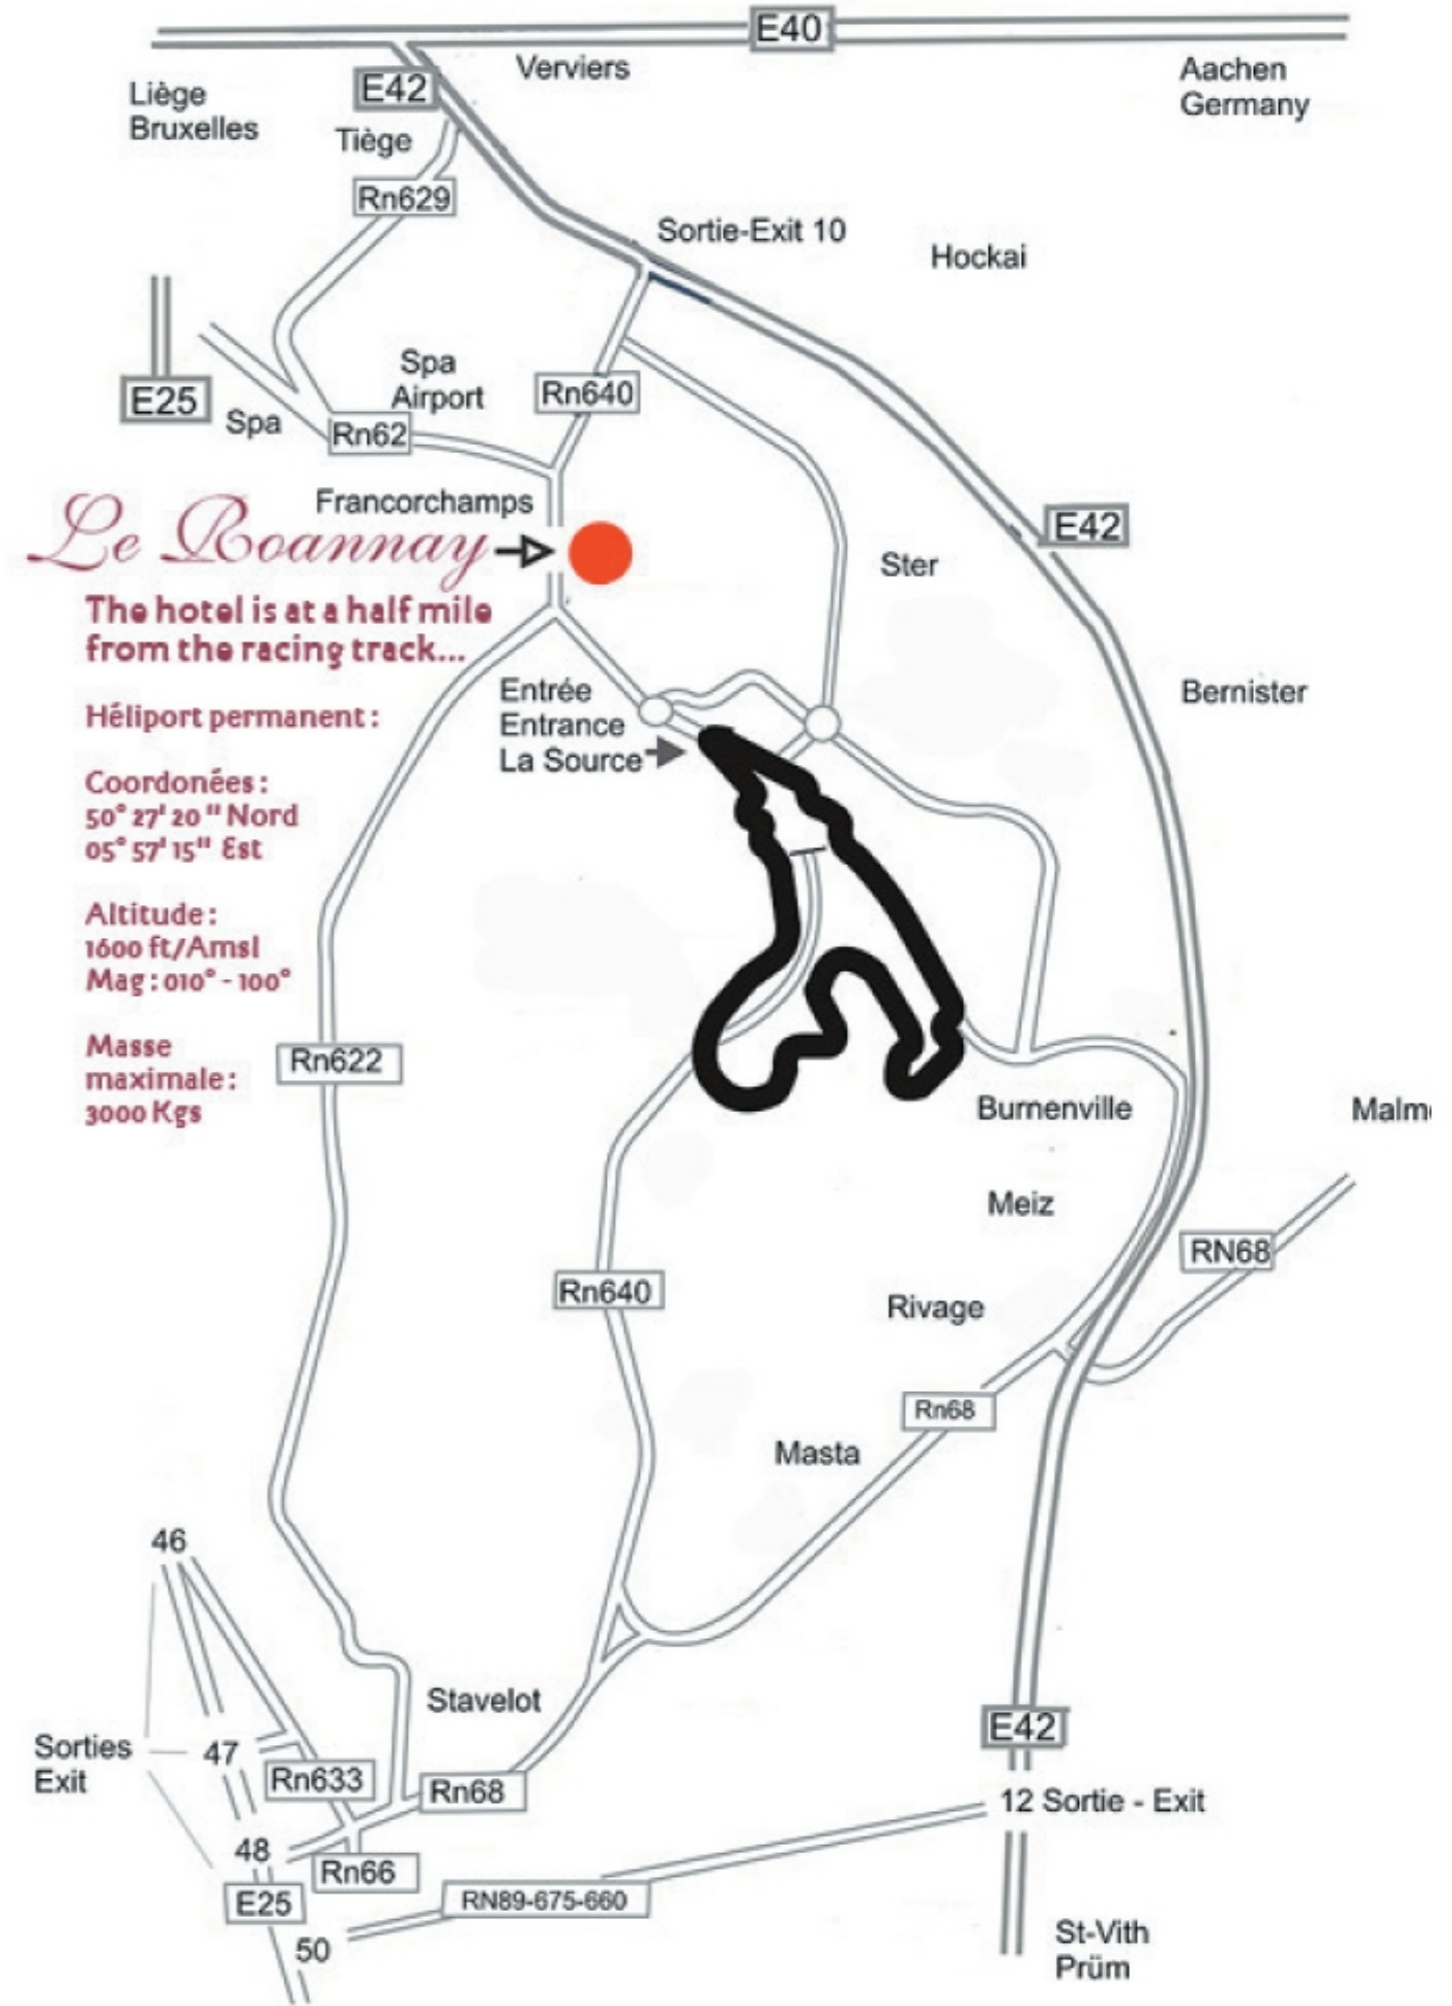

Access to the circuit of Spa - Francorchamps

The accreditation Centre is located close to the Roannay Hotel

Le Roannay →

The hotel is at a half mile from the racing track...

Héliport permanent :

Coordonnées :
50° 27' 20" Nord
05° 57' 15" Est

Altitude :
1600 ft/Amsl
Mag : 010° - 100°

Masse maximale :
3000 Kgs